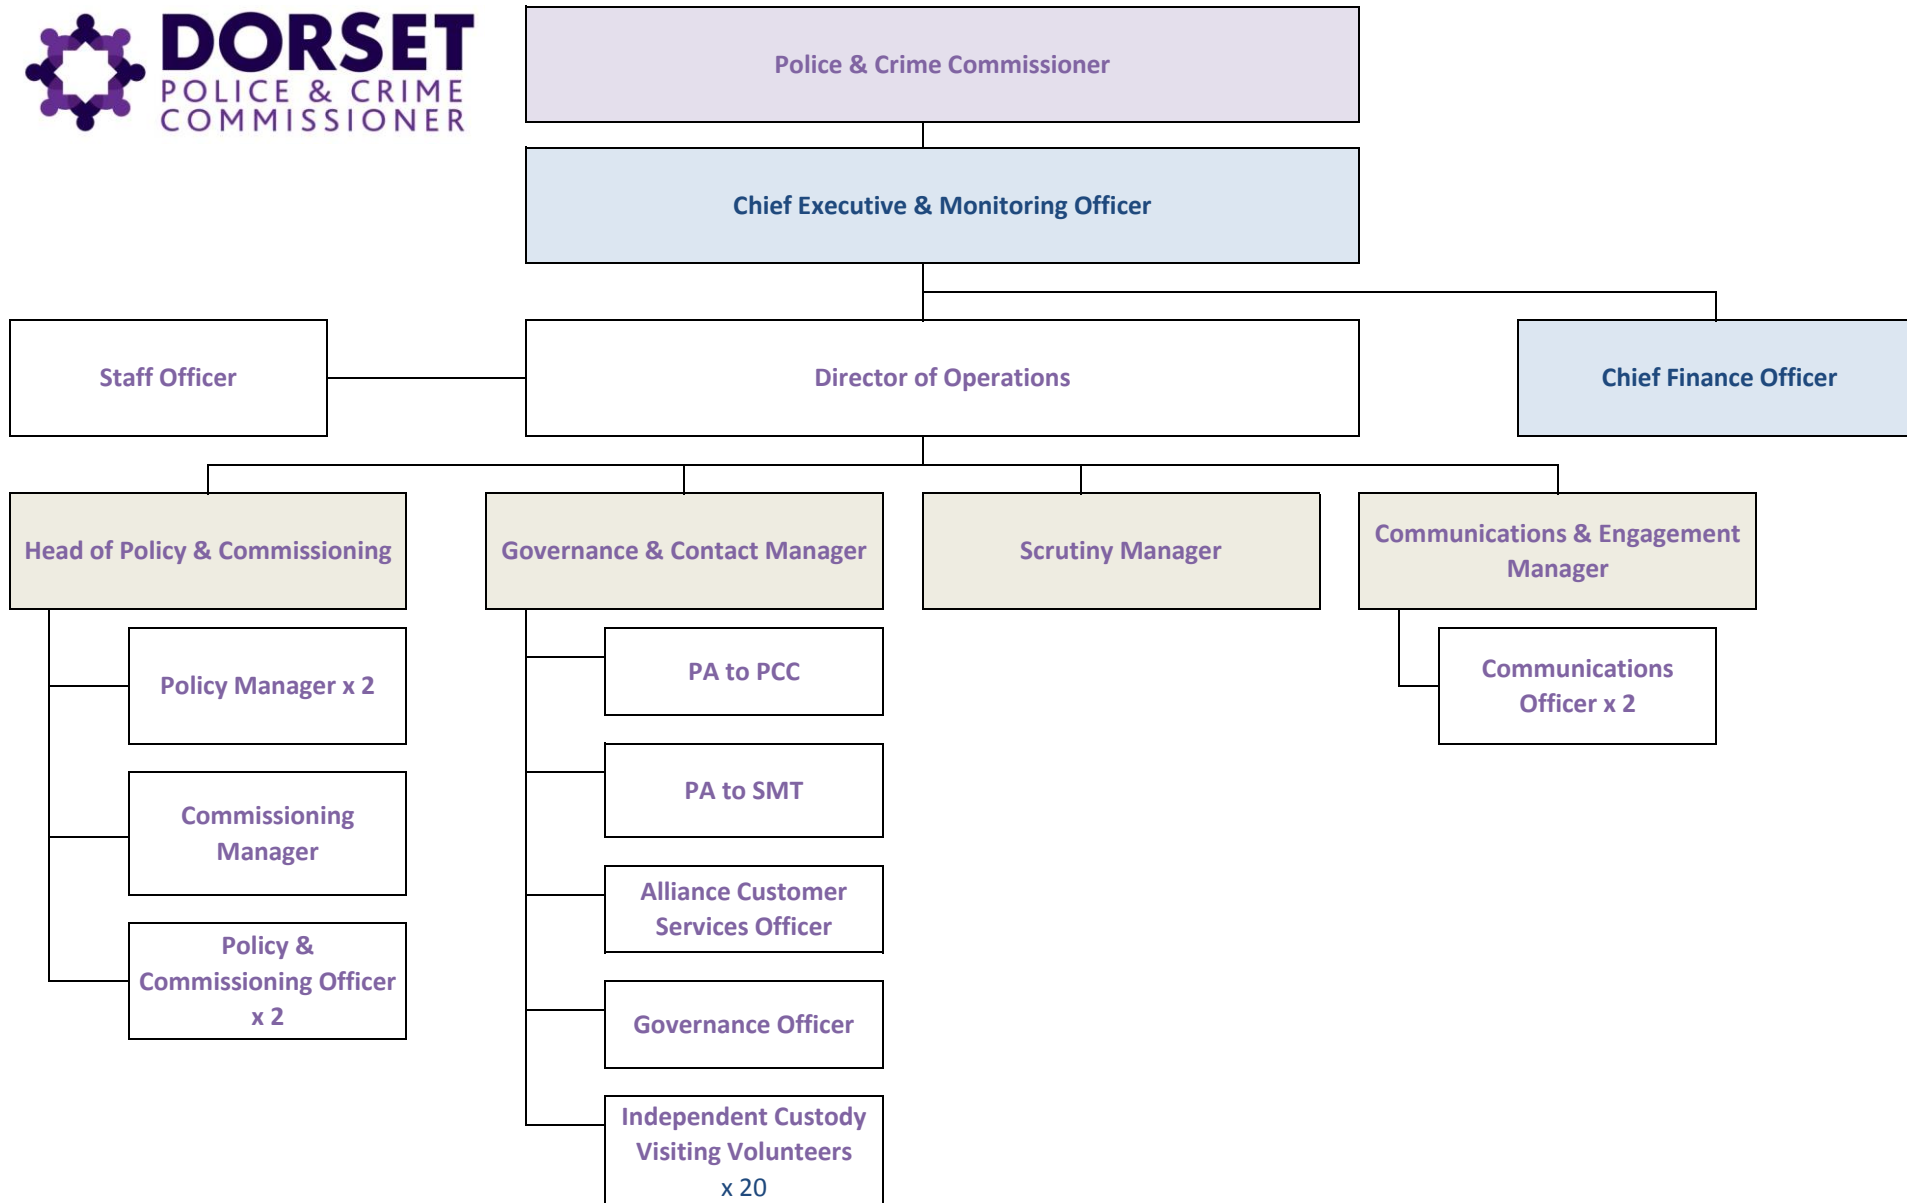

Office Structure

KEY Political Role Statutory Role

* The Staff Officer post is a secondment from Dorset Police